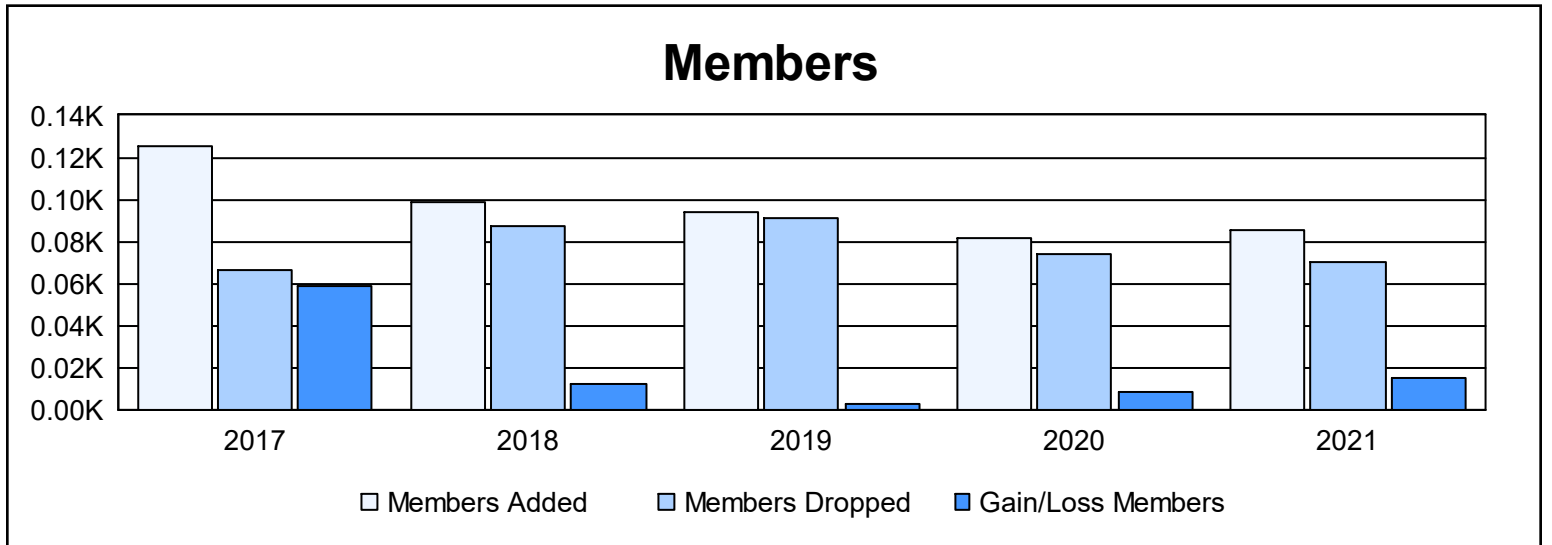

Year	New Clubs	Dropped Clubs	Gain/ Loss Clubs	New Members	Charter Members	Reinstate Members	Transfer Members	Total Member Added	Total Members Dropped	Gain/ Loss Members
2016-2017	2	0	2	64	55	1	5	125	66	59
2017-2018	0	0	0	87	3	0	9	99	87	12
2018-2019	1	0	1	71	22	1	0	94	91	3
2019-2020	0	0	0	71	0	0	11	82	74	8
2020-2021	1	0	1	58	22	1	4	85	70	15
Average	1	0	1	70	20	1	6	97	78	19

Membership Composition June 2021 Cumulative

Gender Composition June 2021 Cumulative